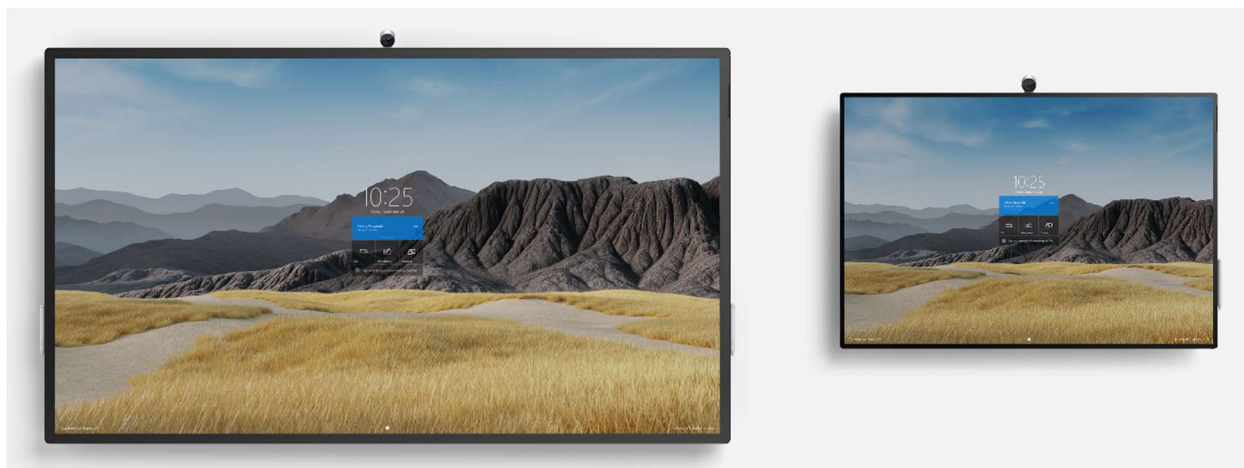

Microsoft Surface Hub 2S Family

Fact Sheet

September 2020

Surface Hub 2S 85" coming January 2021. Pre-release product shown; product and features subject to change and may vary by country/region. Products and features subject to regulatory certification/approval; actual sale and delivery is contingent on compliance with applicable requirements.

Enable teamwork anywhere with the Surface Hub 2S family of devices, a Microsoft Teams-certified meetings platform and modern collaborative canvas. Remote or in the same space, from an individual's office to the board room, Surface Hub 2S can bring people together wherever they work. Meet, move, and team without boundaries.