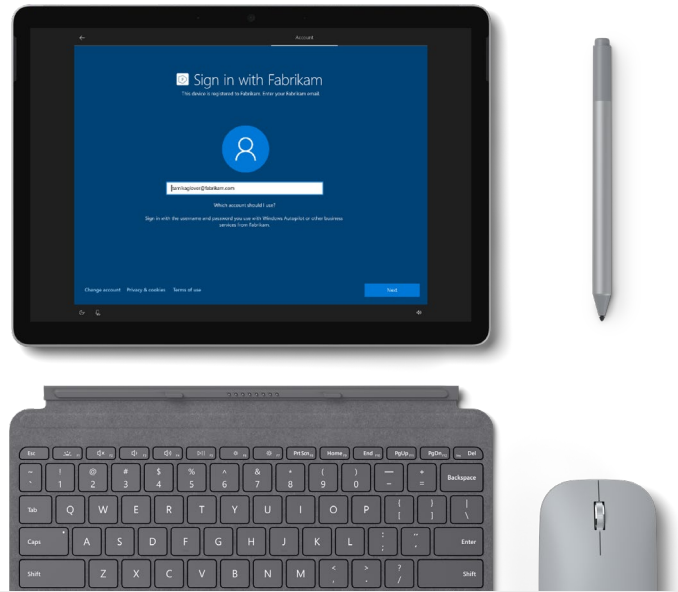

Surface for business unlocks more value

Surface customers save time and money with streamlined deployment, modern device management, and built-in cloud-powered security. Empower people, data, and systems with connected experiences from Surface and Microsoft 365.*

Technical specifications

Dimensions	9.65" x 6.9" x 0.33" (245 mm x 175 mm x 8.3 mm)
Display	Screen: 10.5" PixelSense™ Display Resolution: 1920 x 1280 (220 PPI) resolution Aspect ratio: 3:2 Contrast ratio: 1500:1 Touch: 10-point multi-touch Corning® Gorilla® Glass 3
Memory	4GB or 8GB RAM
Processor	8th Gen Intel® Core™ m3 Processor and Intel® Pentium® Gold Processor 4425Y
Security	TPM 2.0 for enterprise security Enterprise-grade protection with Windows Hello face sign-in
Software	Windows 10 Pro; 1 month free trial for new Microsoft Office 365 customers
Sensors	Ambient light sensor Accelerometer Gyroscope Magnetometer NFC
What's in the box	Surface Go 2, Power Supply, Quick Start Guide, safety and warranty documents
Weight (not including type cover*)	Wi-Fi: 1.2 lb. (544g) LTE Advanced: 1.22 lb. (553g)
Network	Wi-Fi: IEEE 802.11 a/b/g/n/ac/ax compatible Bluetooth Wireless 5.0 technology Qualcomm® Snapdragon™ X16 LTE modem Up to 600 Mbps LTE Advanced⁵ with nanoSIM support. Bands supported: 1, 2, 3, 4, 5, 7, 8, 12, 13, 14, 19, 20, 25, 26, 28, 29, 30, 38, 39, 40, 41, 66 Assisted GPS and GLONASS support eSIM support

Storage⁶	eMMC drive: 64GB (Wi-Fi) Solid-state drive (SSD): 128GB (Wi-Fi or LTE); 256GB (LTE)
Battery life³	Up to 10 hours of typical device usage
Graphics	Intel® HD Graphics 615
Connections	1 x USB-C® 3.5 mm headphone jack 1 x Surface Connect port Surface Type Cover Port MicroSDXC Card Reader Nano SIM tray
Cameras, video, and audio	Windows Hello face sign-in authentication camera (front-facing) 5.0MP front-facing camera with 1080p HD video 8.0MP rear-facing autofocus camera with 1080p HD video Enhanced dual far-field Studio Mics 2W stereo speakers with Dolby® Audio™ Premium
Exterior	Casing: Magnesium Color: Silver Physical buttons: Volume, Power
Warranty	1-year limited hardware warranty⁷

*Sold separately

¹ Not including Type Cover.

² Geekbench multi-core score comparison of Surface Go 2 versus Surface Go; February 2020.

⁴ Testing conducted at Microsoft in Feb 2020 using pre-production devices and Software. Tested with the Surface Dock under controlled conditions. Device was powered on to desktop screen with default display brightness settings. Actual charge time will vary based on operating conditions. Measured at typical office ambient temperature of 23C.

⁶ System software and updates use significant storage space. Available storage is subject to change based on system software and updates and apps usage. 1 GB = 1 billion bytes. 1 TB = 1,000 GB. See Surface Storage for more details.

⁷ Microsoft's Limited Warranty is in addition to your consumer law rights.