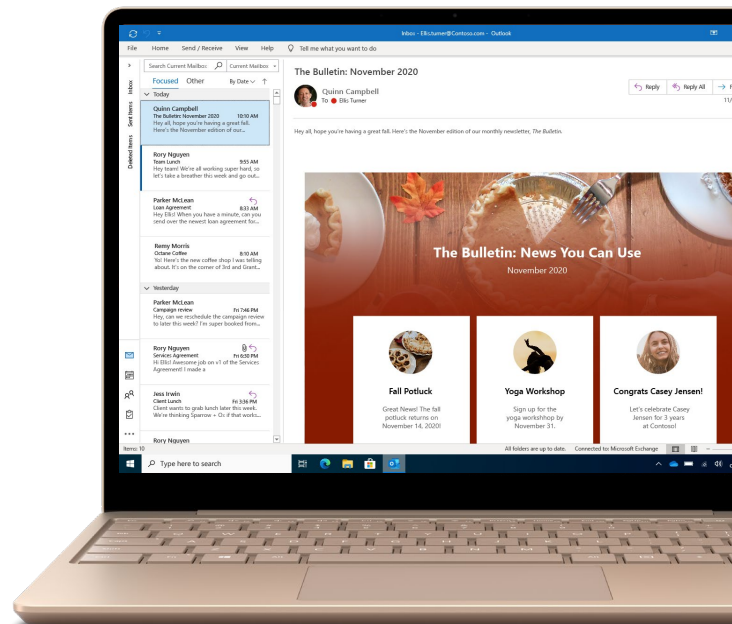

Surface for Business unlocks more value

Save time and money. Give your IT team peace of mind. Surface lets you streamline deployment, easily manage devices, and rely on trusted Microsoft security.

- Hardened firmware adopted from a Microsoft open-source UEFI,⁴ and security that extends from the operating system to the cloud.
- Make the most of your investment in Microsoft 365,* Windows 10 Pro, and Office 365.*
- Use Advanced Exchange,⁵ a service offering with expedited device replacement, at no additional cost.
- Bring cloud-first device deployment and management to your IT ecosystem with Microsoft Endpoint Manager* and DFCL⁴. Use Windows Autopilot to reduce IT complexity by deploying straight to your employees.

Style and productivity go great together

Extend your style to your laptop with a choice of stunning, modern colors. See and do more on an ample touchscreen.

- At just 2.45 pounds (1,110 g), you'll take Surface Laptop Go with you everywhere.
- Choose from colors that complement your style, and a finish that stands up to daily use. Comes in Platinum, Ice Blue, and Sandstone.⁶
- Have more screen space and work naturally so you're most productive, with a vibrant 12.4"⁷ PixelSense™ touchscreen display with narrow bezels and our Surface signature 3:2 ratio.